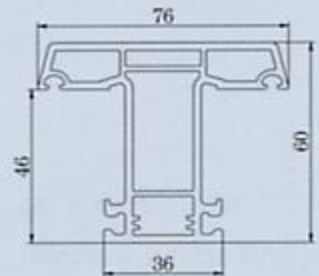

OPENING WINDOW PROFILE SYSTEM 60

Frame-BR60

Mullion-SE76N

Opening Screen Sash-MF60

Screen Sash-MF60N

Outward Sash-SF78C

Z Mullion-PZ76N

Inward Sash-FR73N

Mullion-SE76

Outward Sash or Mullion-UP76

Pseudo Mullion-JT61