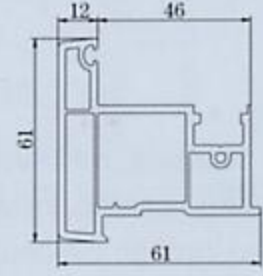

OPENING WINDOW PROFILE SYSTEM 60

Frame-BR60

Mullion-SE76N

Opening Screen Sash-MF60

Screen Sash-MF60N

Outward Sash-SF78C

Z Mullion-PZ76N

Inward Sash-FR73N

Mullion-SE76

Outward Sash or Mullion-UP76

Pseudo Mullion-JT61