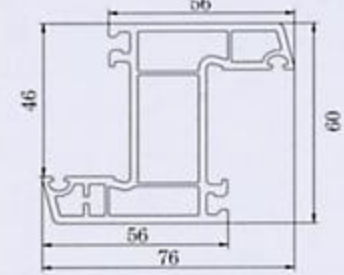

OPENING WINDOW PROFILE SYSTEM 60

Frame-BR60

Mullion-SE76N

Opening Screen Sash-MF60

Screen Sash-MF60N

Outward Sash-SF78C

Z Mullion-PZ76N

Inward Sash-FR73N