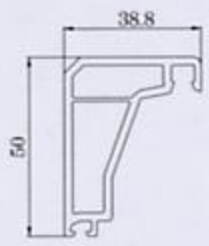

OPENING WINDOW PROFILE SYSTEM 60

Frame-BR60

Mullion-SE76N

Opening Screen Sash-MF60

Screen Sash-MF60N

Outward Sash-SF78C

Z Mullion-PZ76N

Inward Sash-FR73N

Mullion-SE76

Outward Sash or Mullion-UP76

Pseudo Mullion-JT61