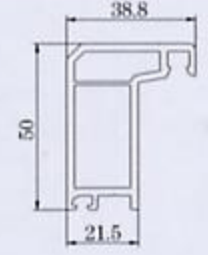

OPENING WINDOW PROFILE SYSTEM 60

Frame-BR60

Mullion-SE76N

Opening Screen Sash-MF60

Screen Sash-MF60N

Outward Sash-SF78C

Z Mullion-PZ76N

Inward Sash-FR73N