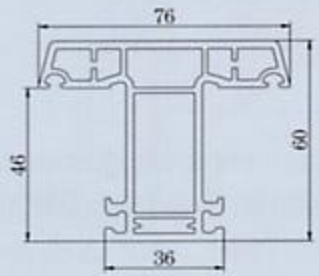

Outward Sash or Mullion-UP76