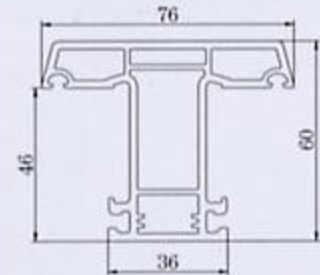

OPENING WINDOW PROFILE SYSTEM 60

Frame-BR60

Mullion-SE76N

Opening Screen Sash-MF60

Screen Sash-MF60N

Outward Sash-SF78C

Z Mullion-PZ76N

Inward Sash-FR73N