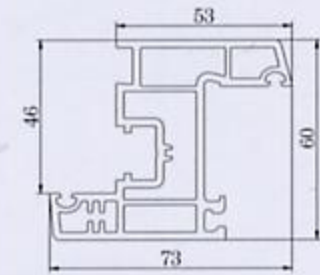

OPENING WINDOW PROFILE SYSTEM 60

Frame-BR60

Mullion-SE76N

Opening Screen Sash-MF60

Screen Sash-MF60N

Outward Sash-SF78C

Z Mullion-PZ76N

Inward Sash-FR73N

Mullion-SE76

Outward Sash or Mullion-UP76

Pseudo Mullion-JT61